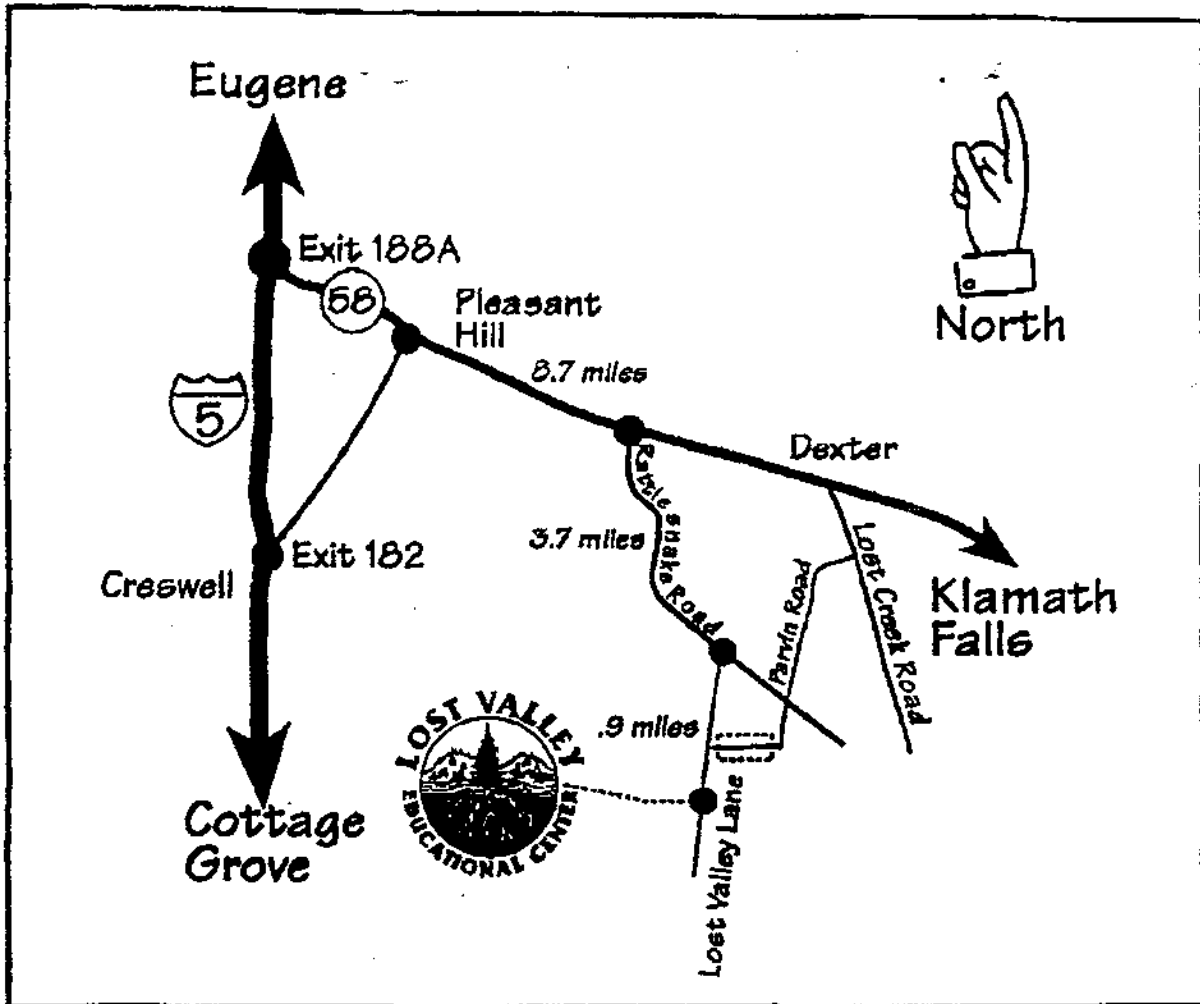

How to get to Lost Valley Educational Center

From Interstate 5 driving south:

Take exit 188A (Highway 58) towards Klamath Falls
After 8.7 miles, turn right onto Rattlesnake Road
After 3.7 miles, turn right onto Lost Valley Lane
After .9 miles, turn right into driveway at LVEC sign

From Interstate 5 driving north:

Take exit 182, turn right onto Cloverdale Road
At Highway 58, turn right
After 6 miles, turn right onto Rattlesnake Road
After 3.7 miles, turn right onto Lost Valley Lane
After .9 miles, turn right into driveway at LVEC sign

From Highway 58 driving northwest:

Turn left in Dexter onto Lost Creek Road
Just after crossing under the railroad, turn right on Parvin Road
Cross Rattlesnake Road and cross the creek over the covered bridge
Turn left onto Lost Valley Lane
After .8 miles, turn right into driveway at LVEC sign